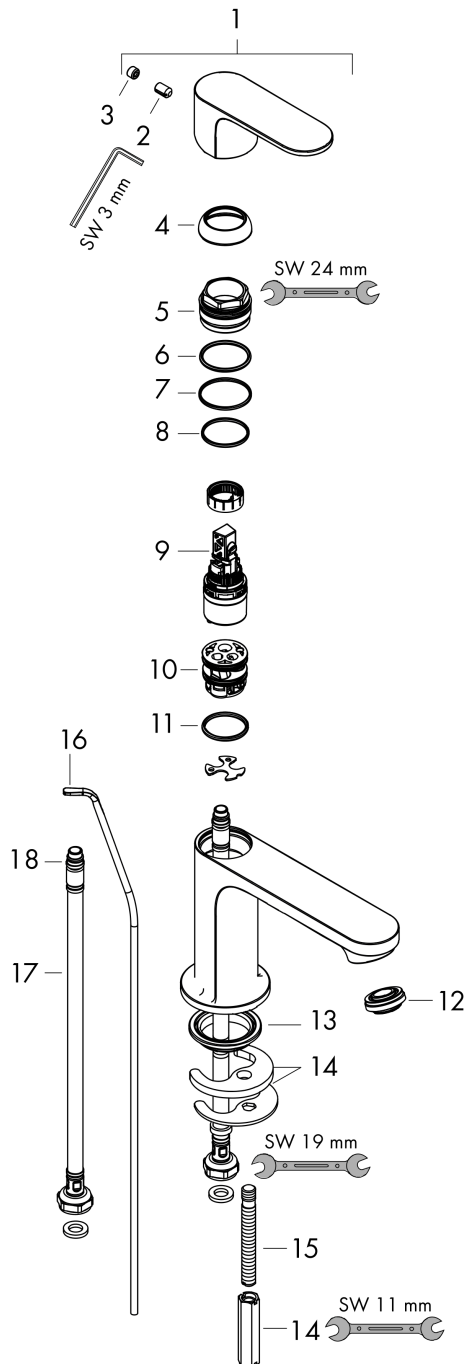

#### product features

- consists of: single lever basin mixer, waste set
- ComfortZone 80
- projection: 121 mm
- spout height: 84 mm
- spray type: normal spray
- maximum flow rate at 3 bar: 5 l/min
- ceramic cartridge
- temperature limitation adjustable
- suitable for continuous flow water heaters
- pop-up waste set G 1¼
- material waste set: synthetic
- connection type: G ¾ connections
- connection dimension: DN15
- cold water in middle position

### Scale drawing

**Rebris S**  
**Single lever basin mixer 80 CoolStart with pop-up waste set**  
 Surfaces: **Chrome** Article Number: **72513000**

**Flowchart**

**Rebris S**  
**Single lever basin mixer 80 CoolStart with pop-up waste set**  
 Surfaces: **Chrome** Article Number: **72513000**

**Exploded Drawing**

Year of production: >06/22

### Spare part list

Year of production: >06/22

Pos.	Description	Article Number	Price	PU
1	handle	94644000	€ 44,63	1
2	hollow set screw M6x10 DIN 916	96029000	€ 3,21	1
3	screw cover	95704000	€ 3,21	1
4	flange	98863000	€ 44,63	1
5	nut	98864000	€ 35,94	1
6	O-ring 24x2	98388000	€ 3,21	1
7	O-ring 27x1,5	92527000	€ 11,31	1
8	O-ring 25x1,5	98146000	€ 3,21	1
9	cartridge, assy	95973001	€ 70,57	1
10	adapter for cartridge	95975000	€ 8,45	1
11	O-ring 23x2	98398000	€ 3,21	1
12	aerator M24x1 (5 l/min)	94364000	€ 8,45	1
13	seal Ø 42	98722000	€ 5,24	1
14	fixing set	96016000	€ 28,20	1
15	screw M8 x 68	97736000	€ 5,24	1
16	pull rod	96657000	€ 11,31	1
17	connection hose 450 mm M8x0,75 G3/8	97206000	€ 28,20	1
18	O-ring 6,6x1,6	93019000	€ 3,21	1
a	pop up waste	94139000	-	1